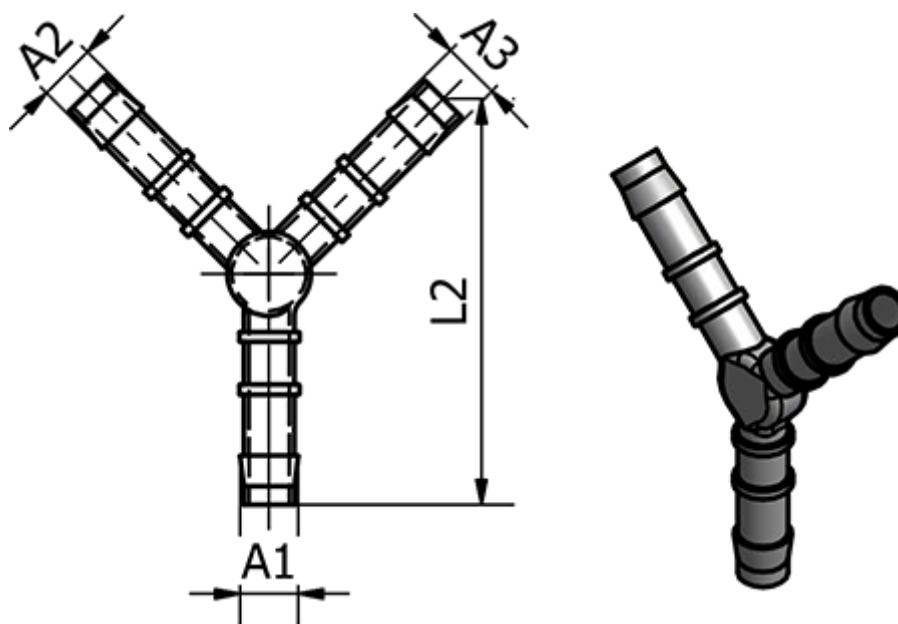

Data Sheet

Article number: 58635615

Description: Tube Connector 36.615, Ø12/ Ø12/ Ø12
Y-connector

Measures

Ext. Hose Diameter A1 = 12

Ext. Hose Diameter A2 = 12

Ext. Hose Diameter A3 = 12

L2 = 64